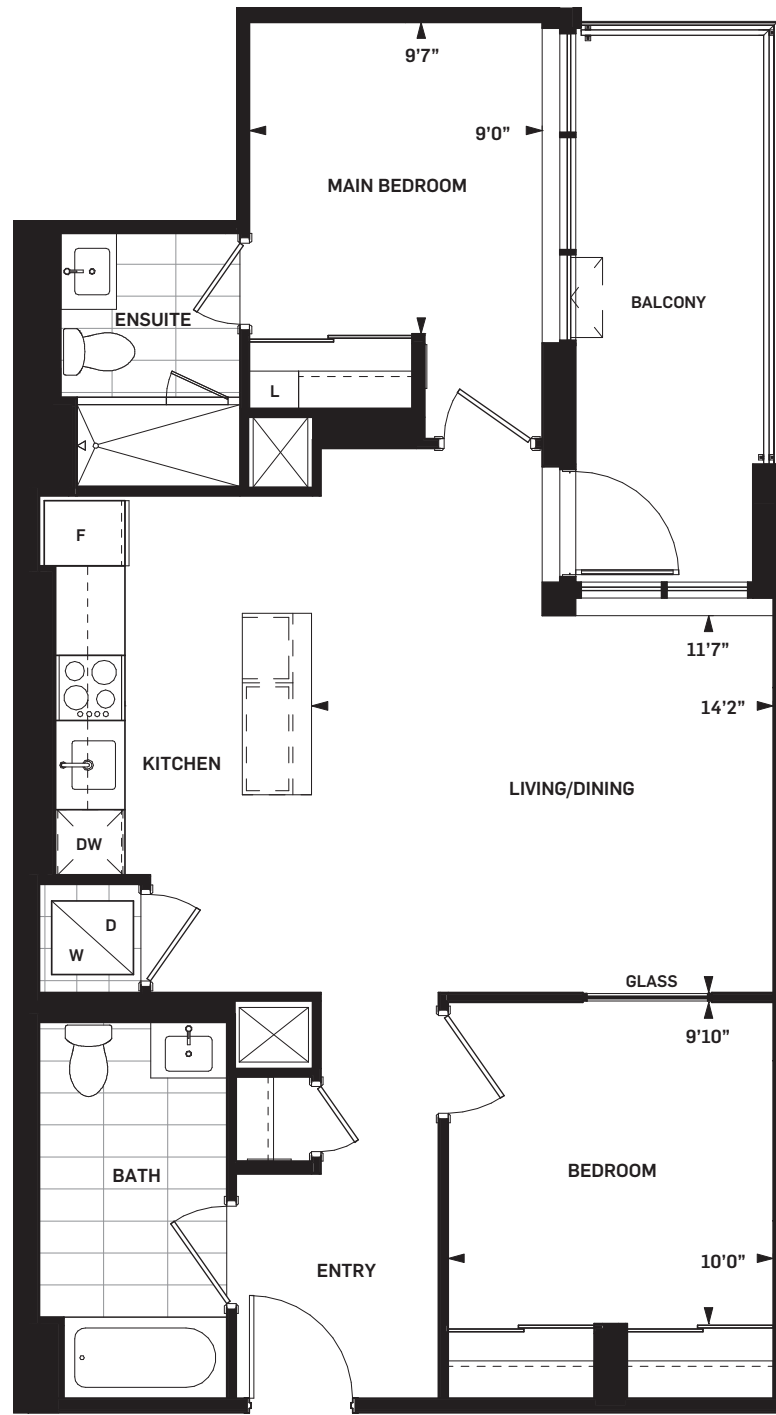

DANIELS ON PARLIAMENT

ADELAIDE 2B-RR (BF) | 2 BEDROOM

SUITE AREA 883 sq.ft.
OUTDOOR AREA 96 sq.ft.
TOTAL AREA 979 sq.ft.

Daniels
 love where you live™

LEVEL 09 & 10

LEVEL 08

Drawings are not to scale. All areas and stated room dimensions are approximate. Note: Actual usable floor space may vary from the stated floor area. Floor area is measured in accordance with the HCRA directive on floor area calculations. Size and location of windows may vary. The purchaser acknowledges that the actual unit purchased may be a reversed mirror layout of the plan shown. Outdoor area will vary depending on unit location within the building. Illustration is artist's concept. E. & O. E. Please speak with a Sales Representative for details.