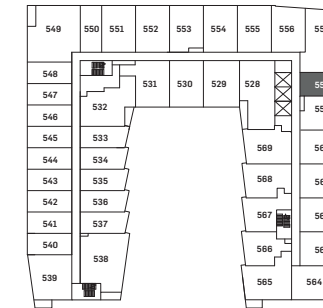

DANIELS ON PARLIAMENT

BAYVIEW 1B-G | 1 BEDROOM

SUITE AREA 533 sq.ft.

Daniels
love where you live™

No Juliette balcony on
Suites 458 and 825

LEVEL 09 & 10

LEVEL 08

LEVEL 07

LEVEL 06

LEVEL 05

LEVEL 04

LEVEL 03

LEVEL 02

Drawings are not to scale. All areas and stated room dimensions are approximate. Note: Actual usable floor space may vary from the stated floor area. Floor area is measured in accordance with the HCRA directive on floor area calculations. Size and location of windows may vary. The purchaser acknowledges that the actual unit purchased may be a reversed mirror layout of the plan shown. Outdoor area will vary depending on unit location within the building. Illustration is artist's concept. E. & O. E. Please speak with a Sales Representative for details.