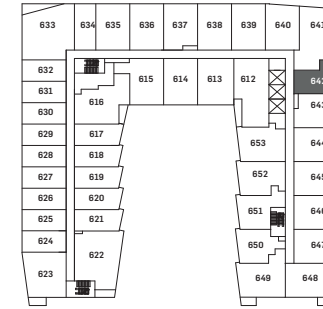

DANIELS ON PARLIAMENT

BAYVIEW 1B-G | 1 BEDROOM

SUITE AREA 533 sq.ft.

Daniels
love where you live™

No Juliette balcony on
Suites 458 and 825

LEVEL 09 & 10

LEVEL 08

LEVEL 07

LEVEL 06

LEVEL 05

LEVEL 04

LEVEL 03

LEVEL 02

Drawings are not to scale. All areas and stated room dimensions are approximate. Note: Actual usable floor space may vary from the stated floor area. Floor area is measured in accordance with the HCRA directive on floor area calculations. Size and location of windows may vary. The purchaser acknowledges that the actual unit purchased may be a reversed mirror layout of the plan shown. Outdoor area will vary depending on unit location within the building. Illustration is artist's concept. E. & O. E. Please speak with a Sales Representative for details.