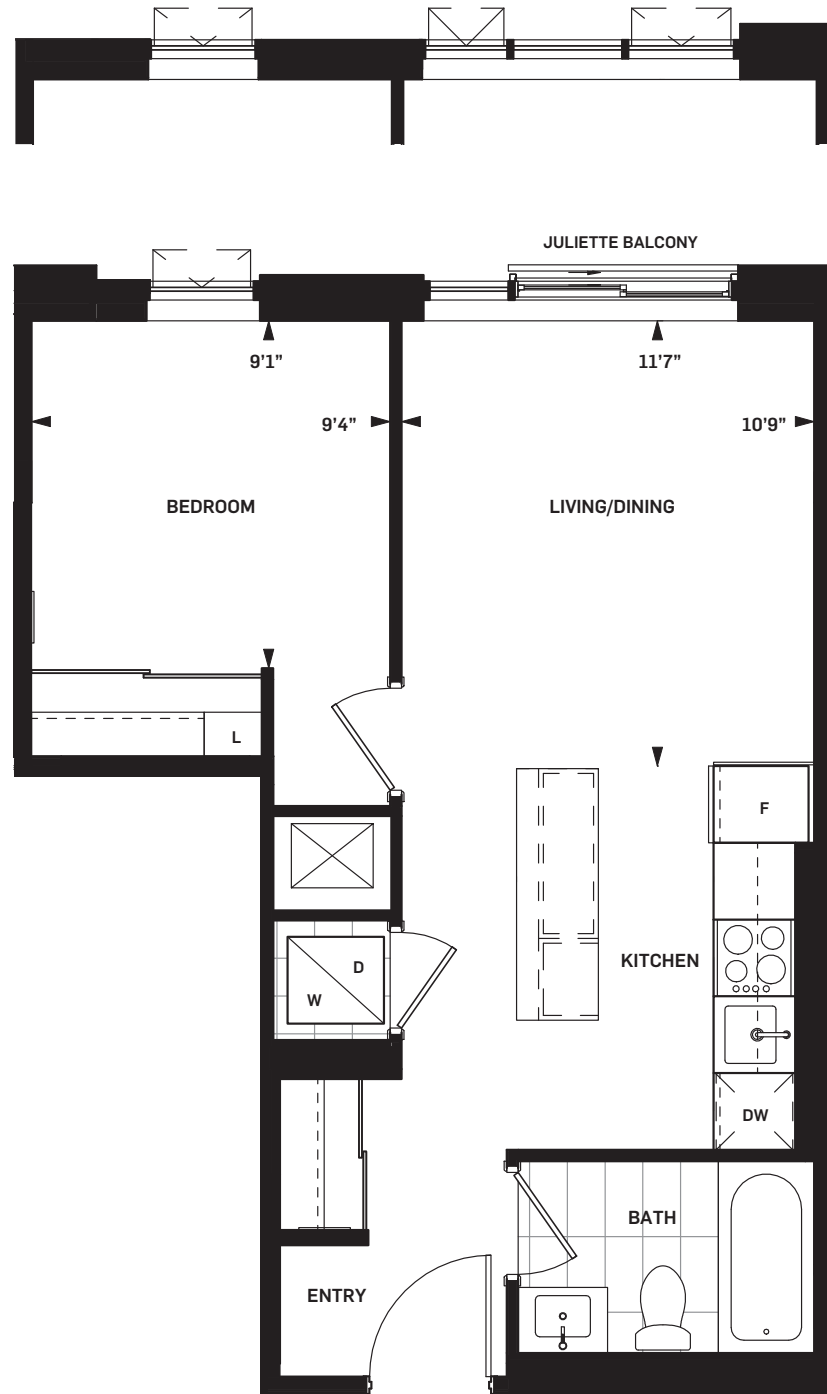

DANIELS ON PARLIAMENT

BAYVIEW 1B-G | 1 BEDROOM

SUITE AREA 533 sq.ft.

Daniels
love where you live™

No Juliette balcony on
Suites 458 and 825

LEVEL 09 & 10

LEVEL 08

LEVEL 07

LEVEL 06

LEVEL 05

LEVEL 04

LEVEL 03

LEVEL 02

Drawings are not to scale. All areas and stated room dimensions are approximate. Note: Actual usable floor space may vary from the stated floor area. Floor area is measured in accordance with the HCRA directive on floor area calculations. Size and location of windows may vary. The purchaser acknowledges that the actual unit purchased may be a reversed mirror layout of the plan shown. Outdoor area will vary depending on unit location within the building. Illustration is artist's concept. E. & O. E. Please speak with a Sales Representative for details.