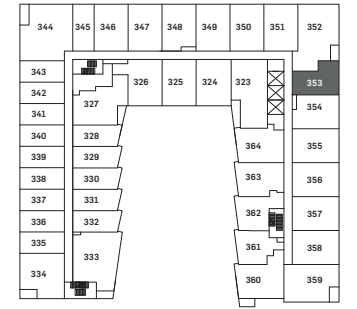

DANIELS ON PARLIAMENT

BAYVIEW 1B-G | 1 BEDROOM

SUITE AREA 533 sq.ft.

Daniels
love where you live™

No Juliette balcony on
Suites 458 and 825

LEVEL 09 & 10

LEVEL 08

LEVEL 07

LEVEL 06

LEVEL 05

LEVEL 04

LEVEL 03

LEVEL 02

Drawings are not to scale. All areas and stated room dimensions are approximate. Note: Actual usable floor space may vary from the stated floor area. Floor area is measured in accordance with the HCRA directive on floor area calculations. Size and location of windows may vary. The purchaser acknowledges that the actual unit purchased may be a reversed mirror layout of the plan shown. Outdoor area will vary depending on unit location within the building. Illustration is artist's concept. E. & O. E. Please speak with a Sales Representative for details.