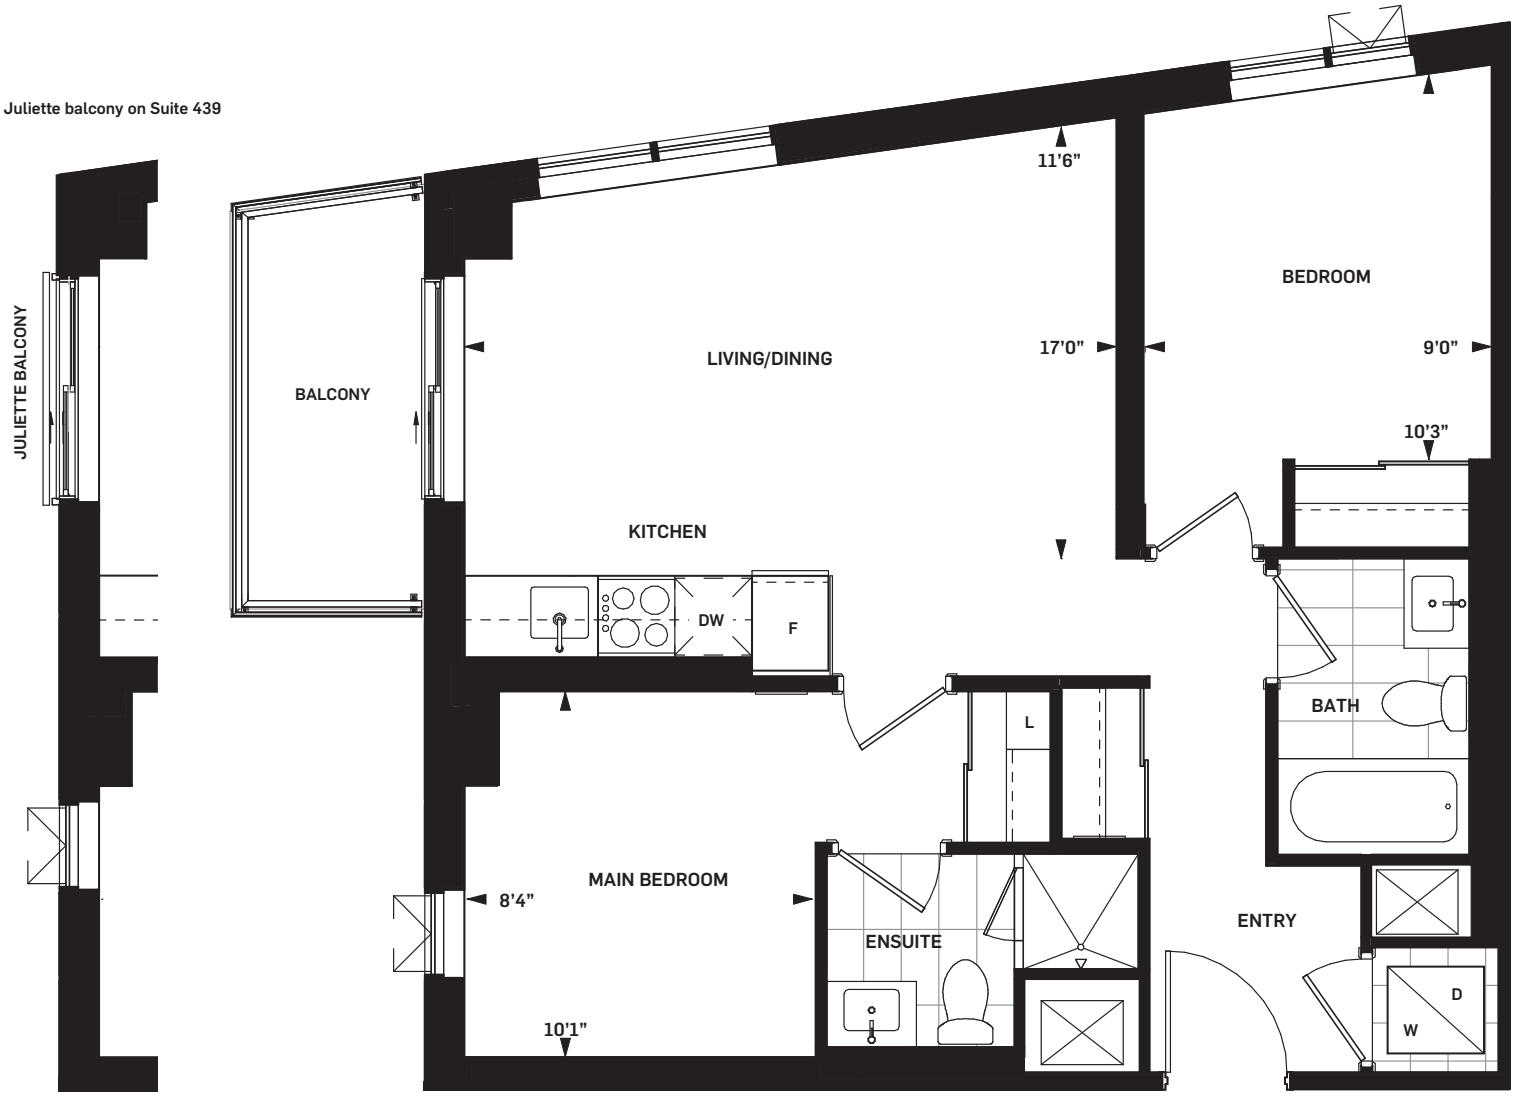

DANIELS ON PARLIAMENT

CHURCH 2B-S | 2 BEDROOM

SUITE AREA 738 sq.ft.
OUTDOOR AREA 48 - 50 sq.ft.
TOTAL AREA 786 - 788 sq.ft.

Daniels
 love where you live™

Juliette balcony on Suite 439

LEVEL 07

LEVEL 05

LEVEL 06

LEVEL 04

Drawings are not to scale. All areas and stated room dimensions are approximate. Note: Actual usable floor space may vary from the stated floor area. Floor area is measured in accordance with the HCRA directive on floor area calculations. Size and location of windows may vary. The purchaser acknowledges that the actual unit purchased may be a reversed mirror layout of the plan shown. Outdoor area will vary depending on unit location within the building. Illustration is artist's concept. E. & O. E. Please speak with a Sales Representative for details.