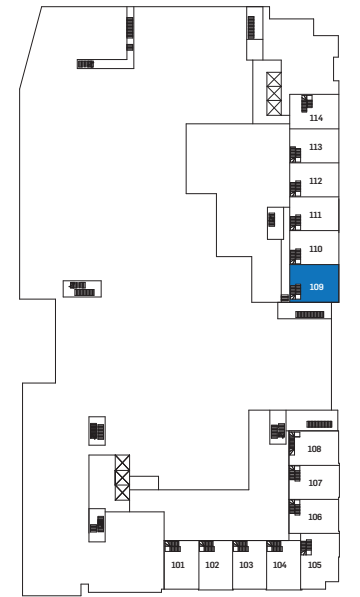

DANIELS ON PARLIAMENT

EDGEDALE

TH-L | 2-STORY WALKOUT

SUITE AREA 1455 sq.ft.
OUTDOOR AREA 165 sq.ft.
TOTAL AREA 1620 sq.ft.

Daniels
 love where you live™

LEVEL MEZZANINE

LEVEL 01

Drawings are not to scale. All areas and stated room dimensions are approximate. Note: Actual usable floor space may vary from the stated floor area. Floor area is measured in accordance with the HCRA directive on floor area calculations. Size and location of windows may vary. The purchaser acknowledges that the actual unit purchased may be a reversed mirror layout of the plan shown. Outdoor area will vary depending on unit location within the building. Illustration is artist's concept. E. & O. E. Please speak with a Sales Representative for details.