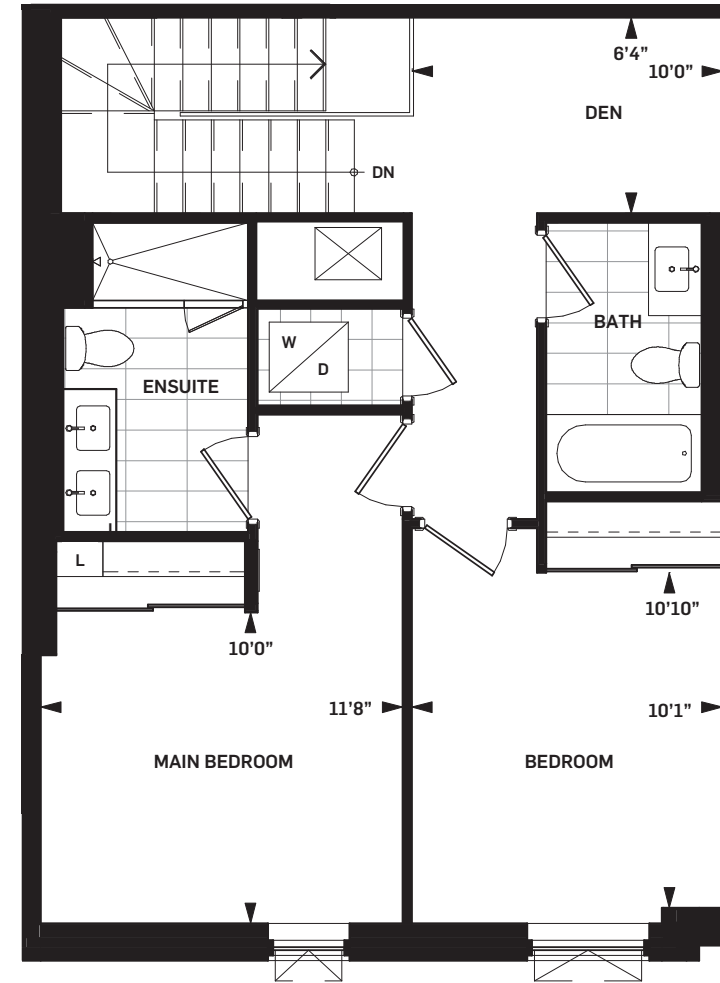

DANIELS ON PARLIAMENT

EDGEDALE

TH-L | 2-STORY WALKOUT

SUITE AREA 1455 sq.ft.
OUTDOOR AREA 165 sq.ft.
TOTAL AREA 1620 sq.ft.

Daniels
 love where you live™

LEVEL MEZZANINE

LEVEL 01

Drawings are not to scale. All areas and stated room dimensions are approximate. Note: Actual usable floor space may vary from the stated floor area. Floor area is measured in accordance with the HCRA directive on floor area calculations. Size and location of windows may vary. The purchaser acknowledges that the actual unit purchased may be a reversed mirror layout of the plan shown. Outdoor area will vary depending on unit location within the building. Illustration is artist's concept. E. & O. E. Please speak with a Sales Representative for details.