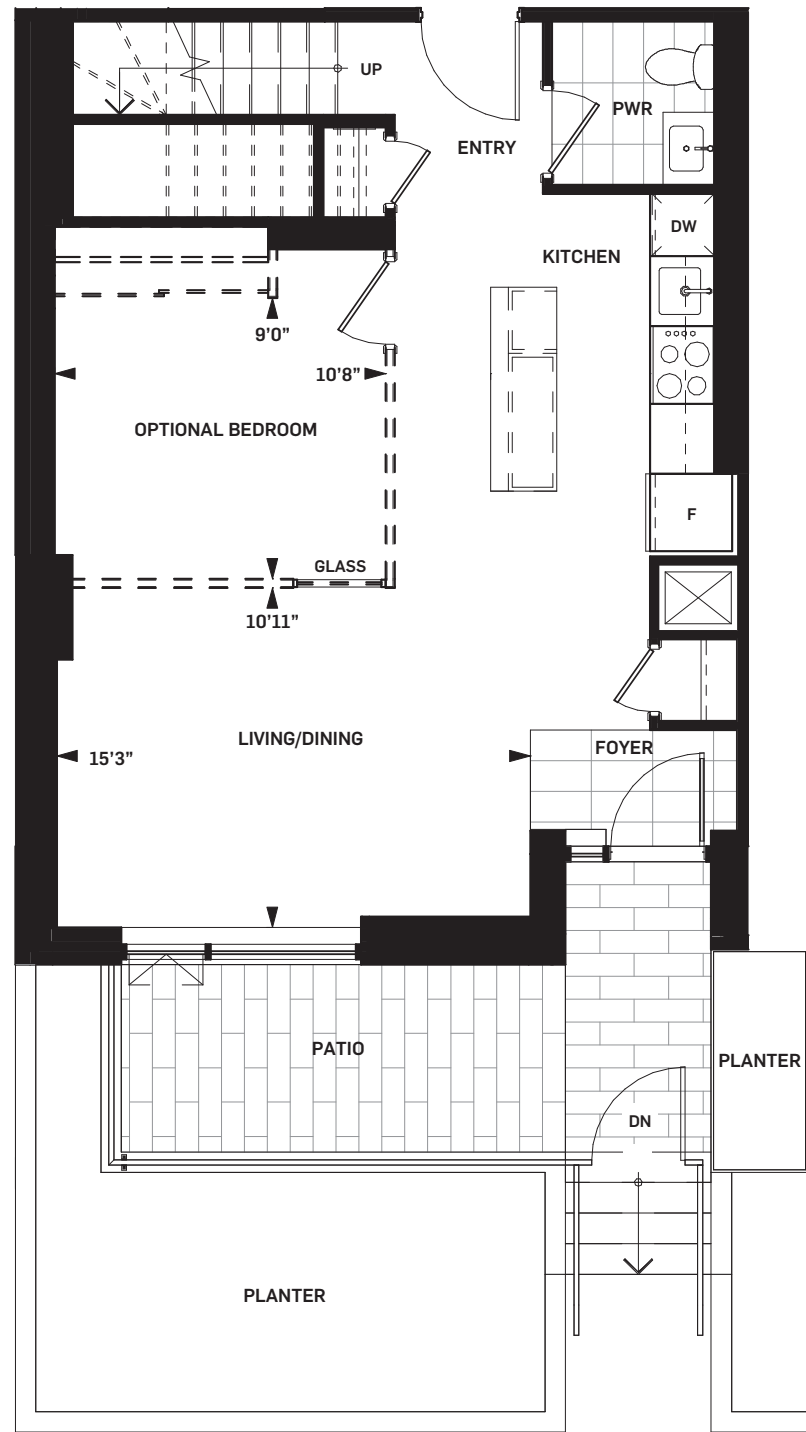

DANIELS ON PARLIAMENT

EDGEDALE

TH-L | 2-STORY WALKOUT

SUITE AREA 1455 sq.ft.
OUTDOOR AREA 165 sq.ft.
TOTAL AREA 1620 sq.ft.

Daniels
 love where you live™

LEVEL MEZZANINE

LEVEL 01

Drawings are not to scale. All areas and stated room dimensions are approximate. Note: Actual usable floor space may vary from the stated floor area. Floor area is measured in accordance with the HCRA directive on floor area calculations. Size and location of windows may vary. The purchaser acknowledges that the actual unit purchased may be a reversed mirror layout of the plan shown. Outdoor area will vary depending on unit location within the building. Illustration is artist's concept. E. & O. E. Please speak with a Sales Representative for details.