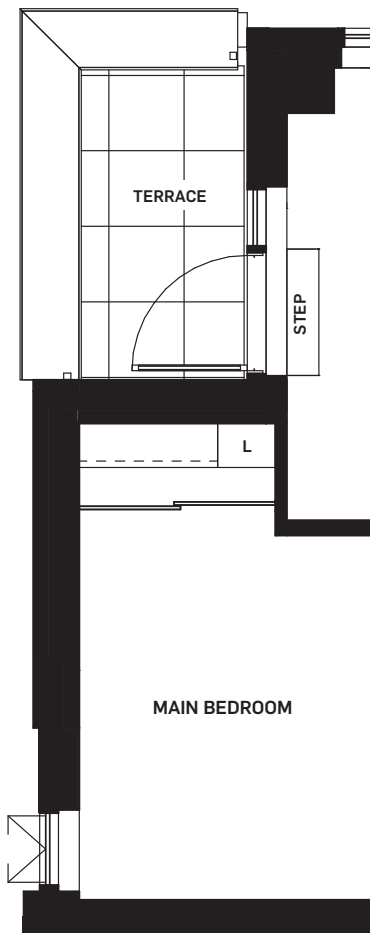

DANIELS ON PARLIAMENT

GRANBY 2B-W | 2 BEDROOM

SUITE AREA 769 sq.ft.
OUTDOOR AREA 41 sq.ft.
TOTAL AREA 810 sq.ft.

Daniels
 love where you live™

Terrace on Suite 248
 SUITE AREA: 769 sq ft
 OUTDOOR AREA: 30 sq ft
 TOTAL AREA: 799 sq ft

LEVEL 03

LEVEL 02

Drawings are not to scale. All areas and stated room dimensions are approximate. Note: Actual usable floor space may vary from the stated floor area. Floor area is measured in accordance with the HCRA directive on floor area calculations. Size and location of windows may vary. The purchaser acknowledges that the actual unit purchased may be a reversed mirror layout of the plan shown. Outdoor area will vary depending on unit location within the building. Illustration is artist's concept. E. & O. E. Please speak with a Sales Representative for details.