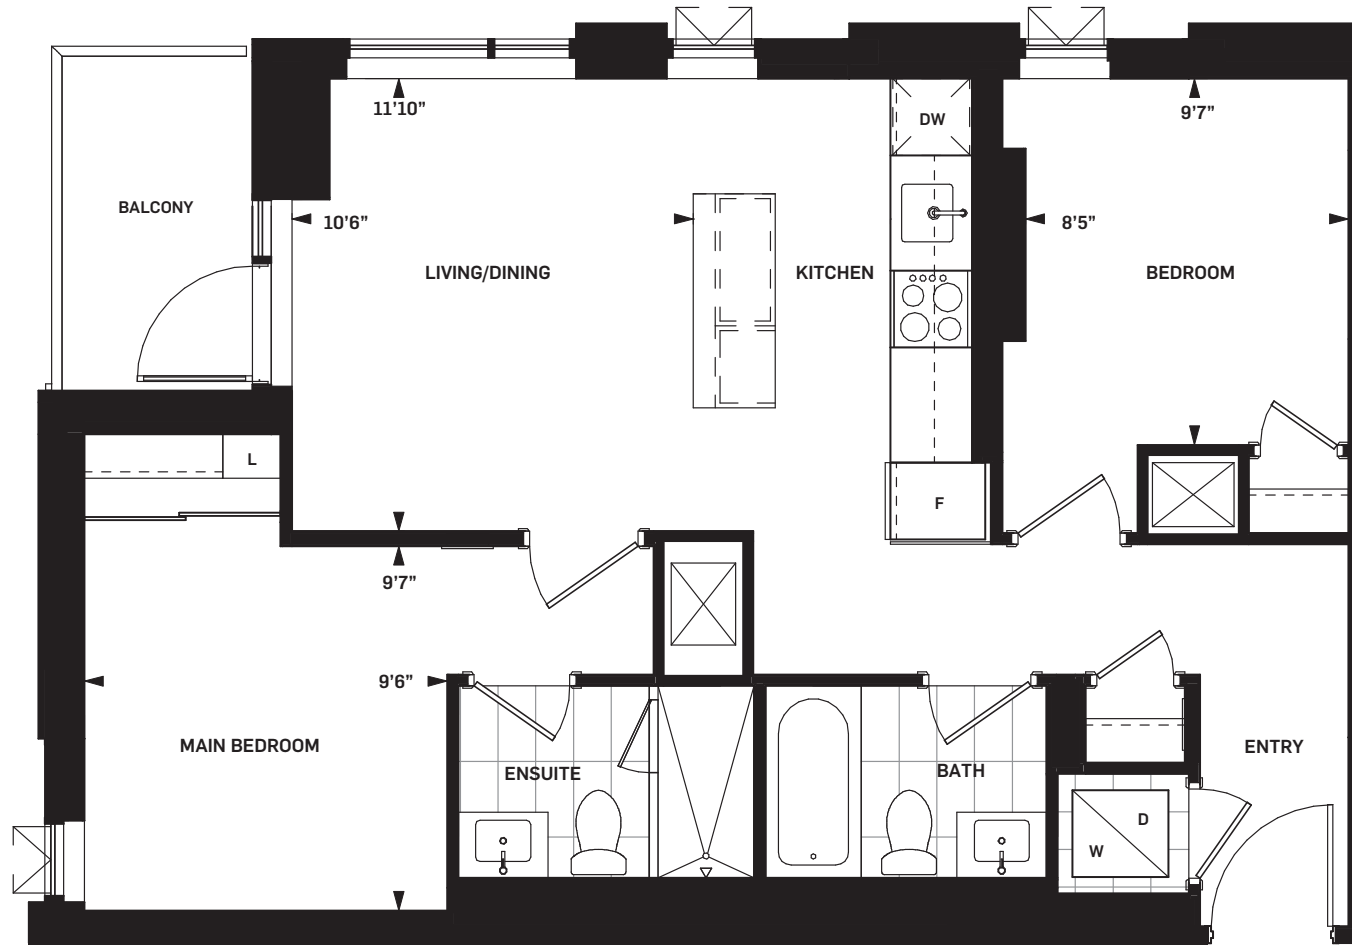

DANIELS ON PARLIAMENT

GRANBY 2B-W | 2 BEDROOM

SUITE AREA 769 sq.ft.
OUTDOOR AREA 41 sq.ft.
TOTAL AREA 810 sq.ft.

Daniels
 love where you live™

Terrace on Suite 248
 SUITE AREA: 769 sq ft
 OUTDOOR AREA: 30 sq ft
 TOTAL AREA: 799 sq ft

LEVEL 03

LEVEL 02

Drawings are not to scale. All areas and stated room dimensions are approximate. Note: Actual usable floor space may vary from the stated floor area. Floor area is measured in accordance with the HCRA directive on floor area calculations. Size and location of windows may vary. The purchaser acknowledges that the actual unit purchased may be a reversed mirror layout of the plan shown. Outdoor area will vary depending on unit location within the building. Illustration is artist's concept. E. & O. E. Please speak with a Sales Representative for details.