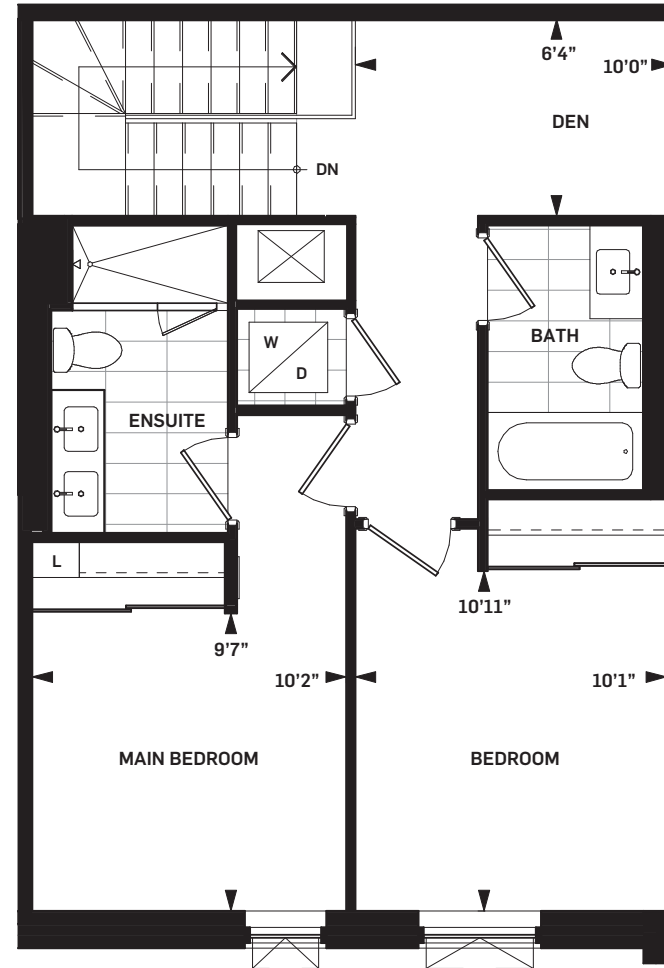

## HAYDEN

TH-B | 2-STOREY WALKOUT

SUITE AREA	1281 sq.ft.
OUTDOOR AREA	167 sq.ft.
TOTAL AREA	1448 sq.ft.

**Daniels**  
love where you live™

LEVEL MEZZANINE

LEVEL 01

Drawings are not to scale. All areas and stated room dimensions are approximate. Note: Actual usable floor space may vary from the stated floor area. Floor area is measured in accordance with the HCRA directive on floor area calculations. Size and location of windows may vary. The purchaser acknowledges that the actual unit purchased may be a reversed mirror layout of the plan shown. Outdoor area will vary depending on unit location within the building. Illustration is artist's concept. E. & O. E. Please speak with a Sales Representative for details.