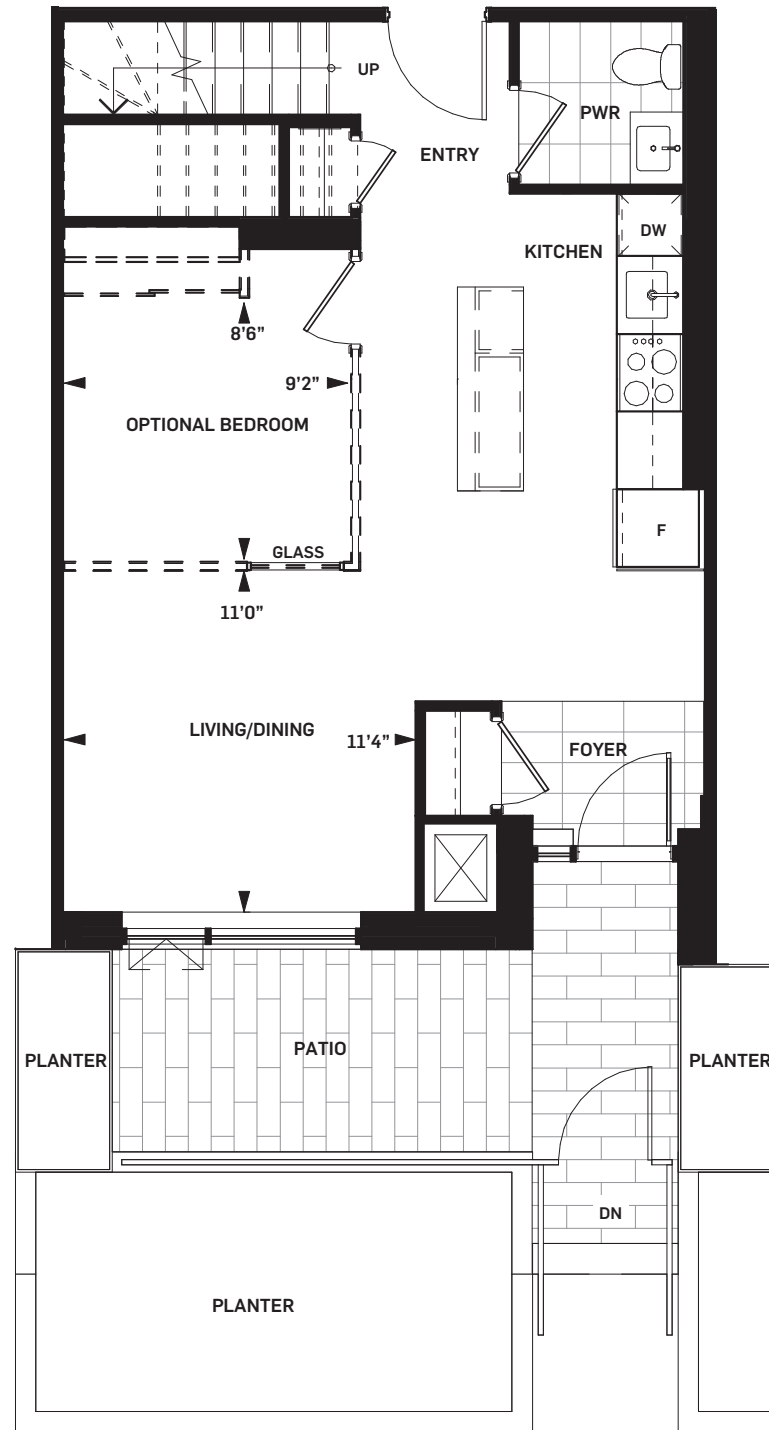

## HAYDEN

TH-B | 2-STOREY WALKOUT

SUITE AREA	1281 sq.ft.
OUTDOOR AREA	167 sq.ft.
TOTAL AREA	1448 sq.ft.

**Daniels**  
love where you live™

LEVEL MEZZANINE

LEVEL 01

Drawings are not to scale. All areas and stated room dimensions are approximate. Note: Actual usable floor space may vary from the stated floor area. Floor area is measured in accordance with the HCRA directive on floor area calculations. Size and location of windows may vary. The purchaser acknowledges that the actual unit purchased may be a reversed mirror layout of the plan shown. Outdoor area will vary depending on unit location within the building. Illustration is artist's concept. E. & O. E. Please speak with a Sales Representative for details.