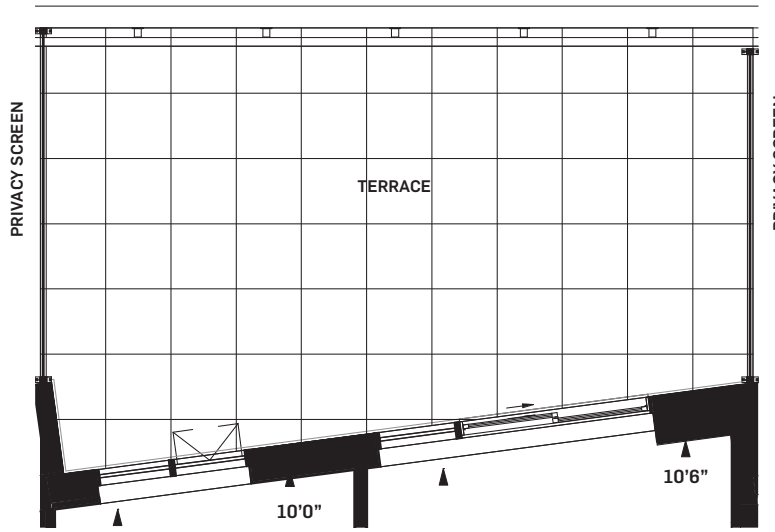

DANIELS ON PARLIAMENT

NAISMITH 1B-H | 1 BEDROOM

SUITE AREA 540 sq.ft.

Daniels
love where you live™

TerraCe on Suite 251
SUITE AREA: 540 sq ft
OUTDOOR AREA: 251 sq ft
TOTAL AREA: 791 sq ft

LEVEL 04

LEVEL 06

LEVEL 03

LEVEL 05

LEVEL 02

Drawings are not to scale. All areas and stated room dimensions are approximate. Note: Actual usable floor space may vary from the stated floor area. Floor area is measured in accordance with the HCRA directive on floor area calculations. Size and location of windows may vary. The purchaser acknowledges that the actual unit purchased may be a reversed mirror layout of the plan shown. Outdoor area will vary depending on unit location within the building. Illustration is artist's concept. E. & O. E. Please speak with a Sales Representative for details.