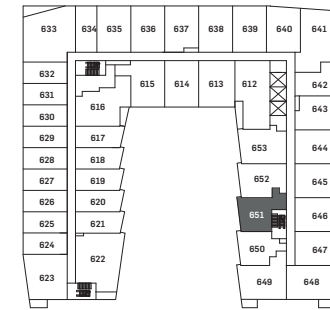

DANIELS ON PARLIAMENT

NAISMITH 1B-H | 1 BEDROOM

SUITE AREA 540 sq.ft.

Daniels
love where you live™

TerraCe on Suite 251
SUITE AREA: 540 sq ft
OUTDOOR AREA: 251 sq ft
TOTAL AREA: 791 sq ft

LEVEL 04

LEVEL 06

LEVEL 03

LEVEL 05

LEVEL 02

Drawings are not to scale. All areas and stated room dimensions are approximate. Note: Actual usable floor space may vary from the stated floor area. Floor area is measured in accordance with the HCRA directive on floor area calculations. Size and location of windows may vary. The purchaser acknowledges that the actual unit purchased may be a reversed mirror layout of the plan shown. Outdoor area will vary depending on unit location within the building. Illustration is artist's concept. E. & O. E. Please speak with a Sales Representative for details.