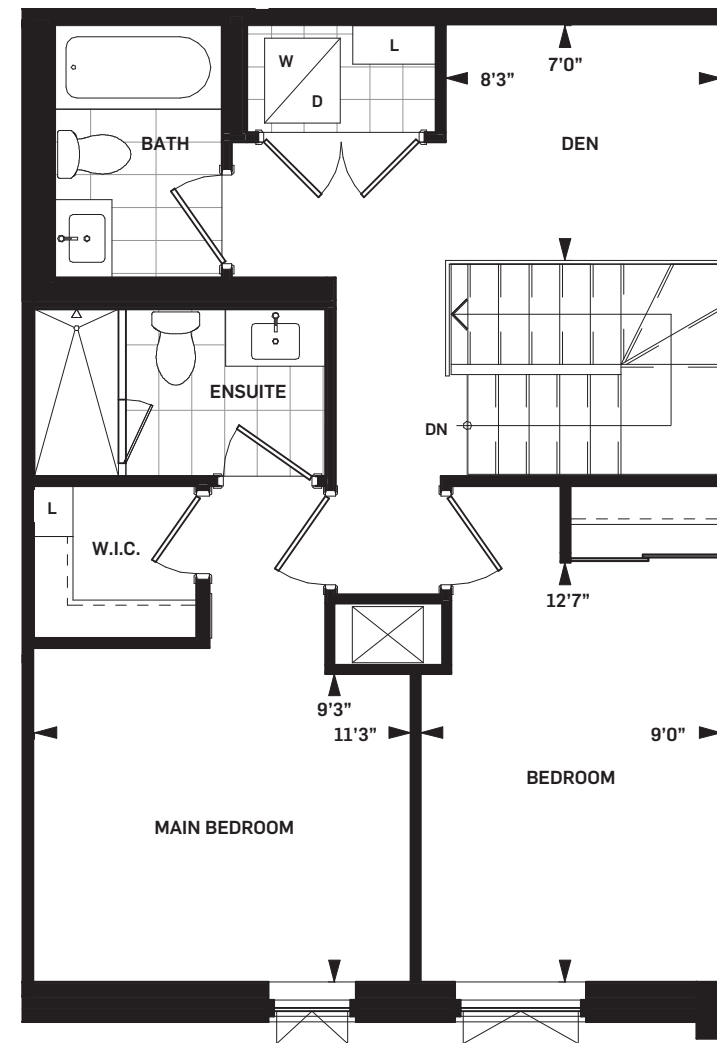

DANIELS ON PARLIAMENT

OAK TH-A | 2-STOREY WALKOUT

SUITE AREA 1145 sq.ft.
OUTDOOR AREA 167 sq.ft.
TOTAL AREA 1312 sq.ft.

Daniels
 love where you live™

LEVEL MEZZANINE

LEVEL 01

Drawings are not to scale. All areas and stated room dimensions are approximate. Note: Actual usable floor space may vary from the stated floor area. Floor area is measured in accordance with the HCRA directive on floor area calculations. Size and location of windows may vary. The purchaser acknowledges that the actual unit purchased may be a reversed mirror layout of the plan shown. Outdoor area will vary depending on unit location within the building. Illustration is artist's concept. E. & O. E. Please speak with a Sales Representative for details.