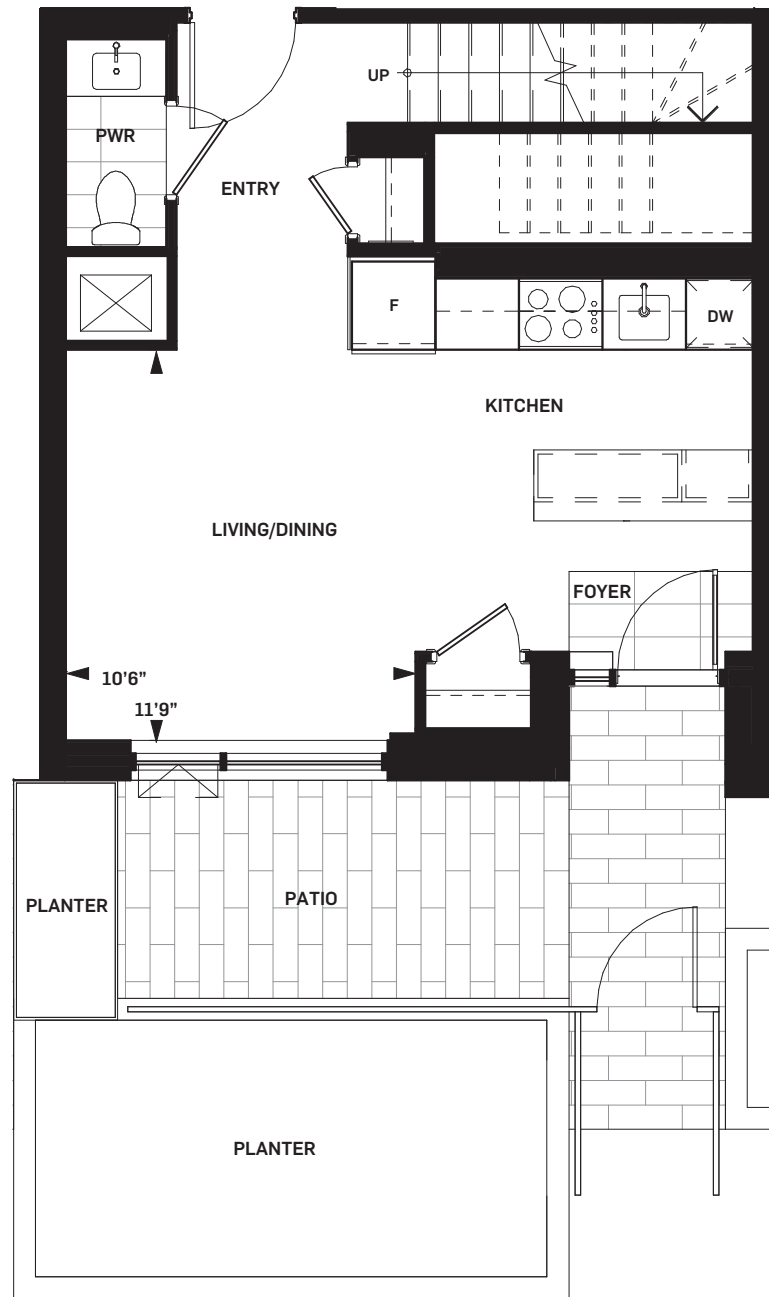

DANIELS ON PARLIAMENT

OAK TH-A | 2-STOREY WALKOUT

SUITE AREA 1145 sq.ft.
OUTDOOR AREA 167 sq.ft.
TOTAL AREA 1312 sq.ft.

Daniels
 love where you live™

LEVEL MEZZANINE

LEVEL 01

Drawings are not to scale. All areas and stated room dimensions are approximate. Note: Actual usable floor space may vary from the stated floor area. Floor area is measured in accordance with the HCRA directive on floor area calculations. Size and location of windows may vary. The purchaser acknowledges that the actual unit purchased may be a reversed mirror layout of the plan shown. Outdoor area will vary depending on unit location within the building. Illustration is artist's concept. E. & O. E. Please speak with a Sales Representative for details.