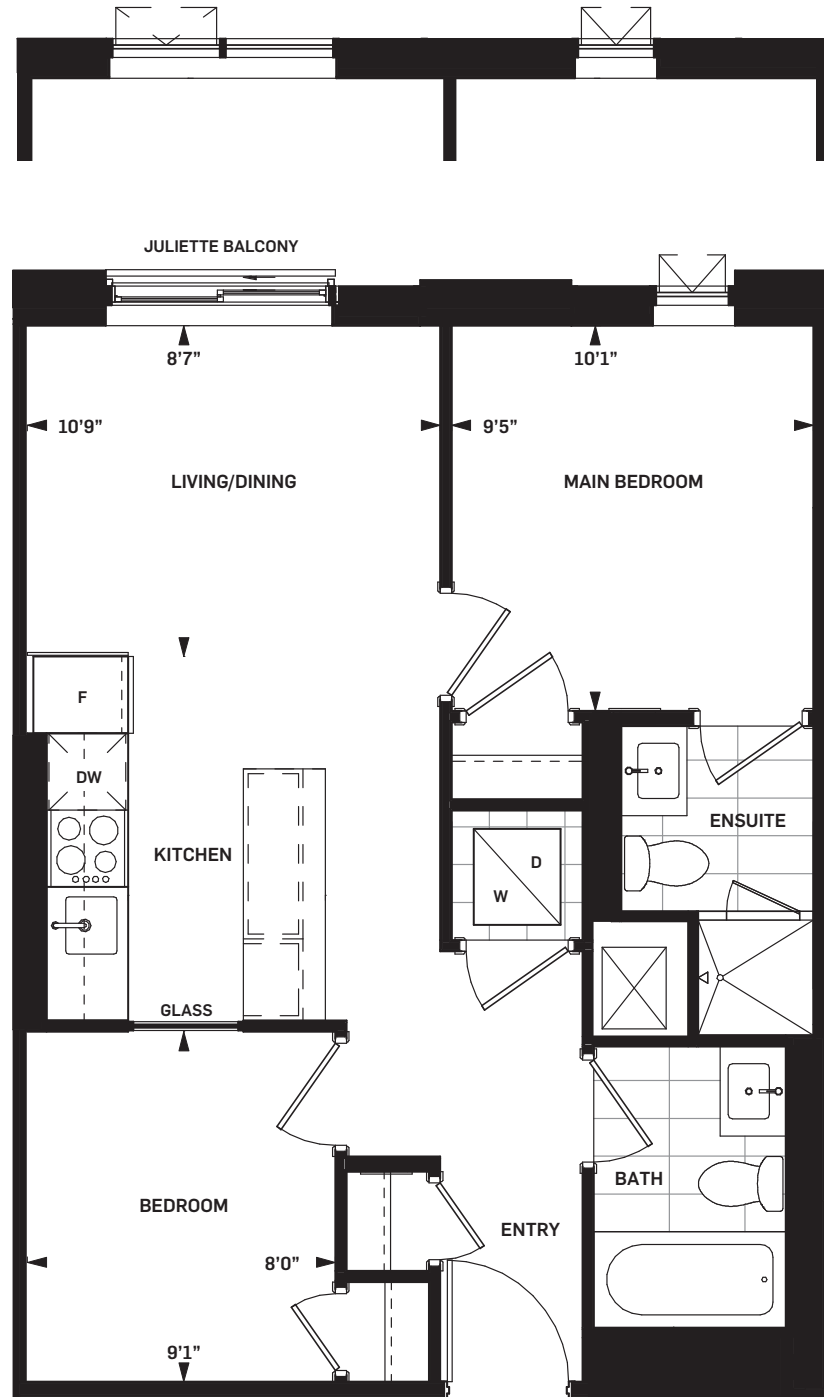

DANIELS ON PARLIAMENT

PEMBROKE 2B-D | 2 BEDROOM

SUITE AREA 623 sq.ft.

Daniels
love where you live™

No Juliette balcony
on Suite 455

LEVEL 09 & 10

LEVEL 08

LEVEL 07

LEVEL 06

LEVEL 05

LEVEL 04

LEVEL 03

LEVEL 02

Drawings are not to scale. All areas and stated room dimensions are approximate. Note: Actual usable floor space may vary from the stated floor area. Floor area is measured in accordance with the HCRA directive on floor area calculations. Size and location of windows may vary. The purchaser acknowledges that the actual unit purchased may be a reversed mirror layout of the plan shown. Outdoor area will vary depending on unit location within the building. Illustration is artist's concept. E. & O. E. Please speak with a Sales Representative for details.