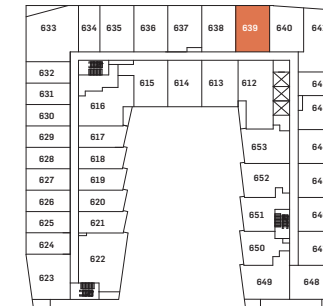

DANIELS ON PARLIAMENT

PEMBROKE 2B-D | 2 BEDROOM

SUITE AREA 623 sq.ft.

Daniels
love where you live™

No Juliette balcony
on Suite 455

LEVEL 09 & 10

LEVEL 08

LEVEL 07

LEVEL 06

LEVEL 05

LEVEL 04

LEVEL 03

LEVEL 02

Drawings are not to scale. All areas and stated room dimensions are approximate. Note: Actual usable floor space may vary from the stated floor area. Floor area is measured in accordance with the HCRA directive on floor area calculations. Size and location of windows may vary. The purchaser acknowledges that the actual unit purchased may be a reversed mirror layout of the plan shown. Outdoor area will vary depending on unit location within the building. Illustration is artist's concept. E. & O. E. Please speak with a Sales Representative for details.