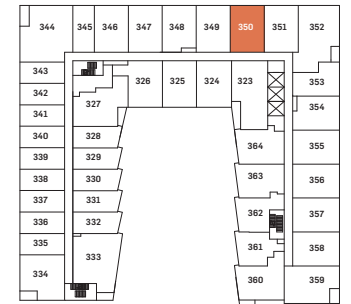

DANIELS ON PARLIAMENT

PEMBROKE 2B-D | 2 BEDROOM

SUITE AREA 623 sq.ft.

Daniels
love where you live™

No Juliette balcony
on Suite 455

LEVEL 09 & 10

LEVEL 08

LEVEL 07

LEVEL 06

LEVEL 05

LEVEL 04

LEVEL 03

LEVEL 02

Drawings are not to scale. All areas and stated room dimensions are approximate. Note: Actual usable floor space may vary from the stated floor area. Floor area is measured in accordance with the HCRA directive on floor area calculations. Size and location of windows may vary. The purchaser acknowledges that the actual unit purchased may be a reversed mirror layout of the plan shown. Outdoor area will vary depending on unit location within the building. Illustration is artist's concept. E. & O. E. Please speak with a Sales Representative for details.