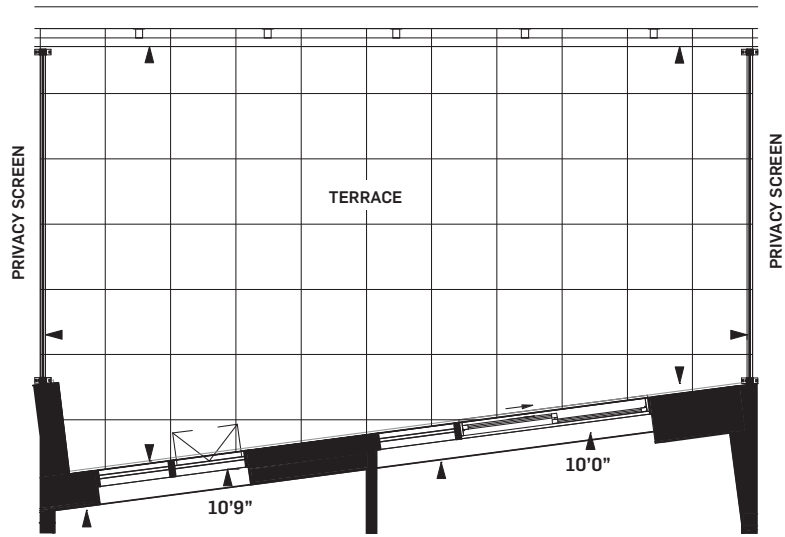

DANIELS ON PARLIAMENT

TROLLEY 2B-H | 2 BEDROOM

SUITE AREA 652 sq.ft.

Daniels
love where you live™

TerraCe on Suite 253
SUITE AREA: 652 sq ft
OUTDOOR AREA: 251 sq ft
TOTAL AREA: 903 sq ft

LEVEL 06

LEVEL 04

LEVEL 05

LEVEL 03

LEVEL 02

Drawings are not to scale. All areas and stated room dimensions are approximate. Note: Actual usable floor space may vary from the stated floor area. Floor area is measured in accordance with the HCRA directive on floor area calculations. Size and location of windows may vary. The purchaser acknowledges that the actual unit purchased may be a reversed mirror layout of the plan shown. Outdoor area will vary depending on unit location within the building. Illustration is artist's concept. E. & O. E. Please speak with a Sales Representative for details.