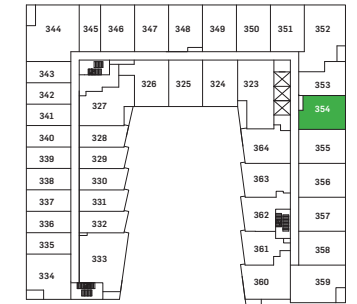

DANIELS ON PARLIAMENT

TRINITY 1B-P ADP | 1 BEDROOM

SUITE AREA

602 sq.ft.

Daniels
love where you live™

No Juliette balcony
on Suite 826

LEVEL 09 & 10

LEVEL 08

LEVEL 07

LEVEL 06

LEVEL 05

LEVEL 04

LEVEL 03

LEVEL 02

Drawings are not to scale. All areas and stated room dimensions are approximate. Note: Actual usable floor space may vary from the stated floor area. Floor area is measured in accordance with the HCRA directive on floor area calculations. Size and location of windows may vary. The purchaser acknowledges that the actual unit purchased may be a reversed mirror layout of the plan shown. Outdoor area will vary depending on unit location within the building. Illustration is artist's concept. E. & O. E. Please speak with a Sales Representative for details.