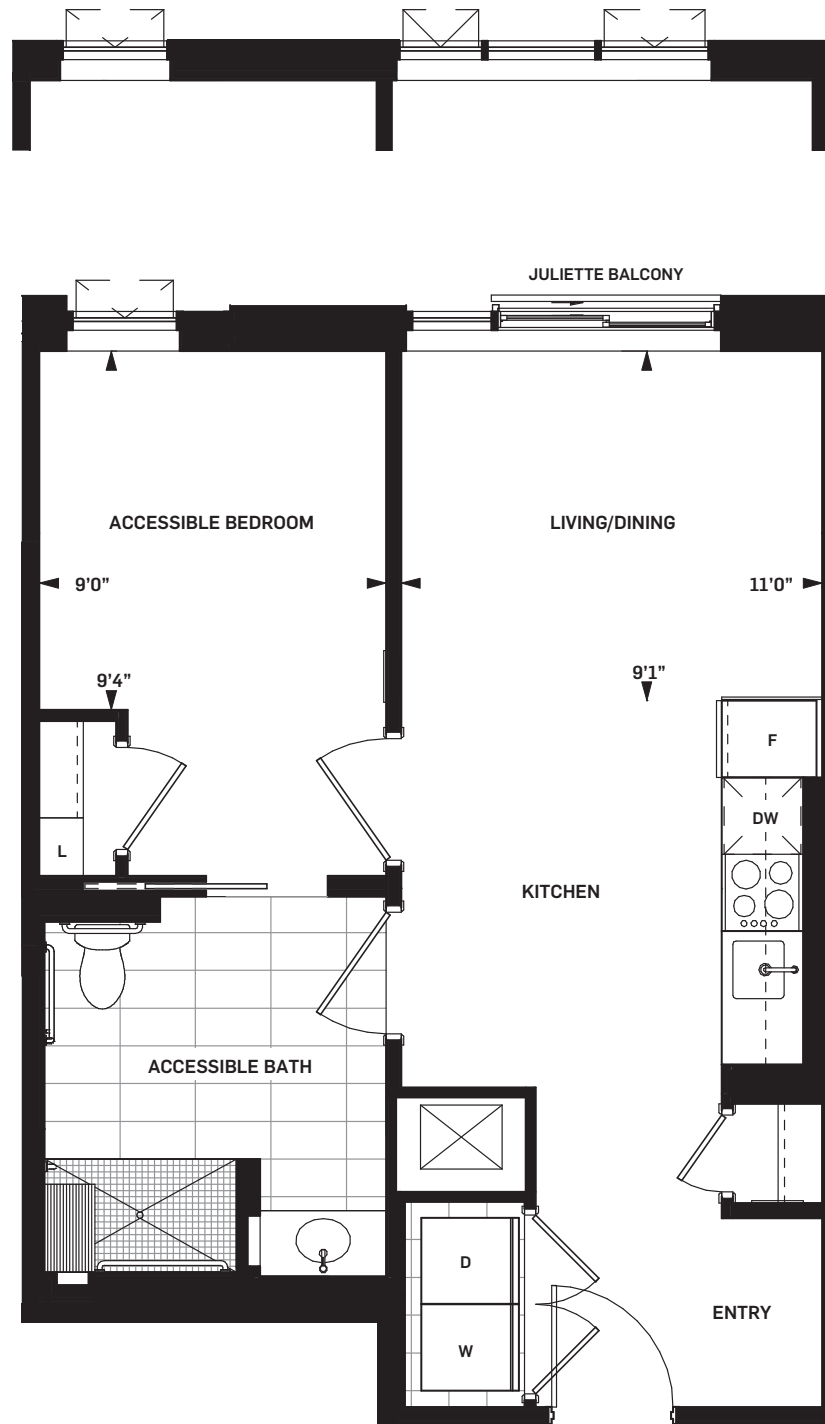

DANIELS ON PARLIAMENT

TRINITY 1B-P ADP | 1 BEDROOM

SUITE AREA

602 sq.ft.

Daniels
love where you live™

No Juliette balcony
on Suite 826

LEVEL 09 & 10

LEVEL 08

LEVEL 07

LEVEL 06

LEVEL 05

LEVEL 04

LEVEL 03

LEVEL 02

Drawings are not to scale. All areas and stated room dimensions are approximate. Note: Actual usable floor space may vary from the stated floor area. Floor area is measured in accordance with the HCRA directive on floor area calculations. Size and location of windows may vary. The purchaser acknowledges that the actual unit purchased may be a reversed mirror layout of the plan shown. Outdoor area will vary depending on unit location within the building. Illustration is artist's concept. E. & O. E. Please speak with a Sales Representative for details.

**ACCESSIBILITY
DESIGNED**