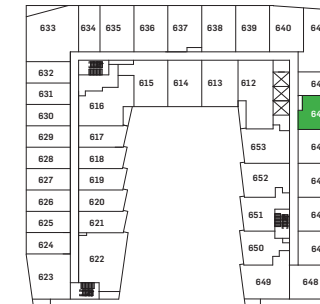

DANIELS ON PARLIAMENT

TRINITY 1B-P ADP | 1 BEDROOM

SUITE AREA

602 sq.ft.

Daniels
love where you live™

No Juliette balcony
on Suite 826

LEVEL 09 & 10

LEVEL 08

LEVEL 07

LEVEL 06

LEVEL 05

LEVEL 04

LEVEL 03

LEVEL 02

Drawings are not to scale. All areas and stated room dimensions are approximate. Note: Actual usable floor space may vary from the stated floor area. Floor area is measured in accordance with the HCRA directive on floor area calculations. Size and location of windows may vary. The purchaser acknowledges that the actual unit purchased may be a reversed mirror layout of the plan shown. Outdoor area will vary depending on unit location within the building. Illustration is artist's concept. E. & O. E. Please speak with a Sales Representative for details.