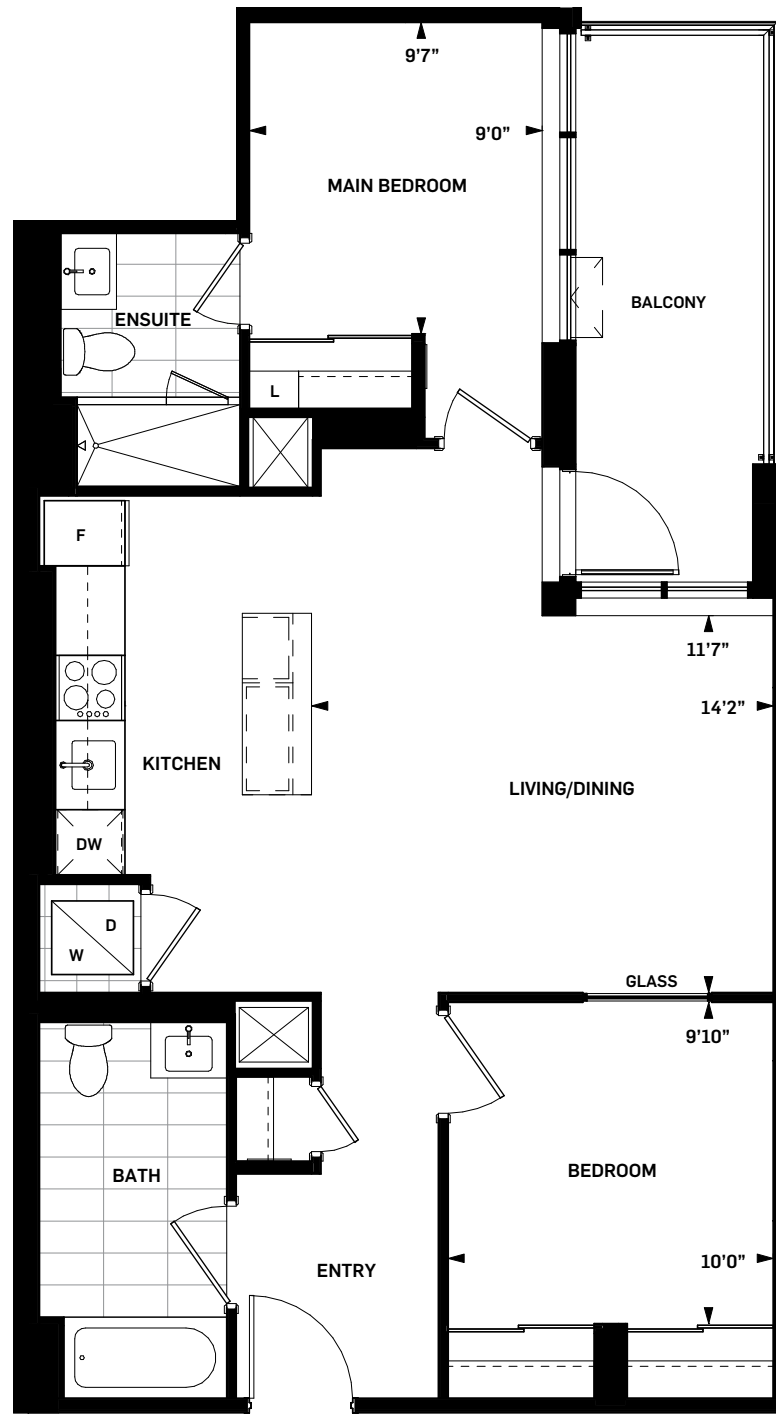

DANIELS ON PARLIAMENT

ADELAIDE 2B-RR (BF) | 2 BEDROOM

SUITE AREA 883 sq.ft.
OUTDOOR AREA 96 sq.ft.
TOTAL AREA 979 sq.ft.

Daniels
 love where you live™

LEVEL 09 & 10

LEVEL 08

Drawings are not to scale. All areas and stated room dimensions are approximate. Note: Actual usable floor space may vary from the stated floor area. Floor area is measured in accordance with the HCRA directive on floor area calculations. Size and location of windows may vary. The purchaser acknowledges that the actual unit purchased may be a reversed mirror layout of the plan shown. Outdoor area will vary depending on unit location within the building. Illustration is artist's concept. E. & O. E. Please speak with a Sales Representative for details.