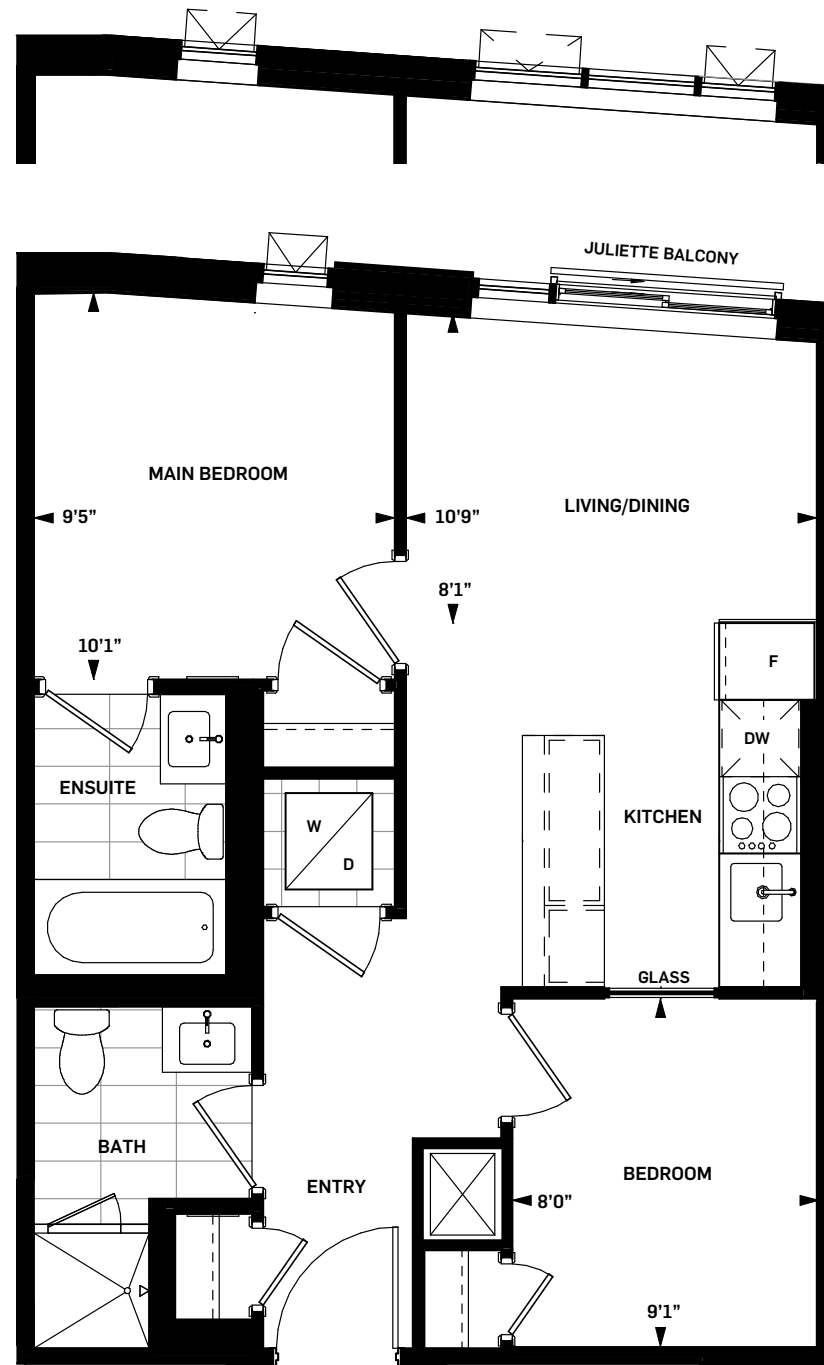

DANIELS ON PARLIAMENT

AMELIA 2B-B | 2 BEDROOM

SUITE AREA 609 sq.ft.

Daniels
love where you live™

No Juliette balcony
on Suite 456

LEVEL 09 & 10

LEVEL 06

LEVEL 08

LEVEL 05

LEVEL 07

LEVEL 04

Drawings are not to scale. All areas and stated room dimensions are approximate. Note: Actual usable floor space may vary from the stated floor area. Floor area is measured in accordance with the HCRA directive on floor area calculations. Size and location of windows may vary. The purchaser acknowledges that the actual unit purchased may be a reversed mirror layout of the plan shown. Outdoor area will vary depending on unit location within the building. Illustration is artist's concept. E. & O. E. Please speak with a Sales Representative for details.