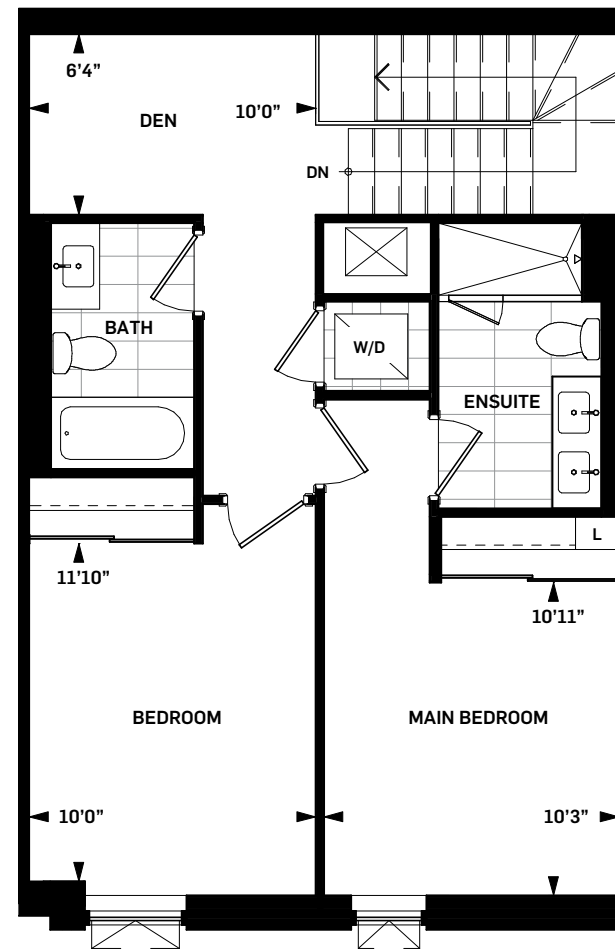

DANIELS ON
PARLIAMENT
SOUTH TOWER

AYLMER

TH-J | 2-STOrey WALKOUT

SUITE AREA 1332 sq.ft.

OUTDOOR AREA 132 sq.ft.

TOTAL AREA 1464 sq.ft.

WHOLE LIFE
CARBON IMPACT

148

tonnes CO₂

Daniels
love where you live™

Level Mezzanine

Level 01

Drawings are not to scale. All areas and stated room dimensions are approximate. Note: Actual usable floor space may vary from the stated floor area. Floor area is measured in accordance with the HCRA directive on floor area calculations. Size and location of windows may vary. The purchaser acknowledges that the actual unit purchased may be a reversed mirror layout of the plan shown. Outdoor area will vary depending on unit location within the building. Illustration is artist's concept. E. & O. E. Please speak with a Sales Representative for details.