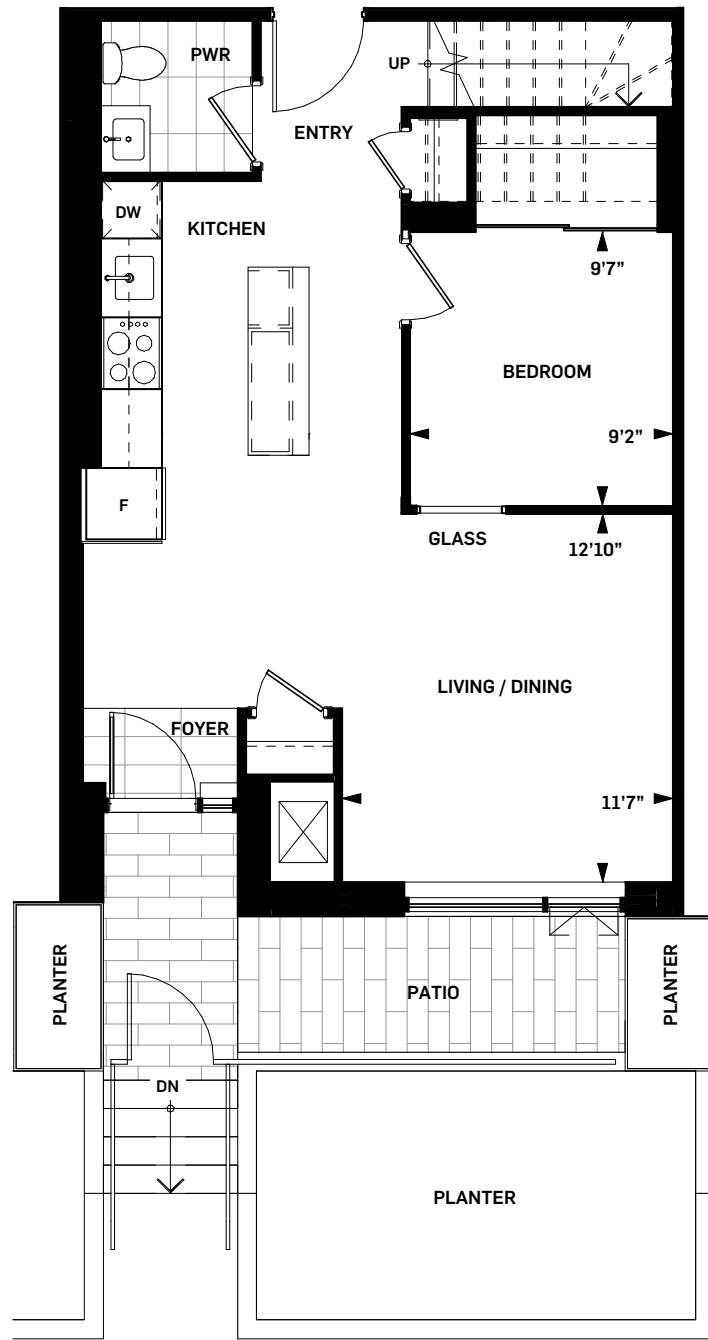

DANIELS ON
PARLIAMENT
SOUTH TOWER

AYLMER

TH-J | 2-STOrey WALKOUT

SUITE AREA 1332 sq.ft.

OUTDOOR AREA 132 sq.ft.

TOTAL AREA 1464 sq.ft.

WHOLE LIFE
CARBON IMPACT

148

tonnes CO₂

Daniels
love where you live™

Level Mezzanine

Level 01

Drawings are not to scale. All areas and stated room dimensions are approximate. Note: Actual usable floor space may vary from the stated floor area. Floor area is measured in accordance with the HCRA directive on floor area calculations. Size and location of windows may vary. The purchaser acknowledges that the actual unit purchased may be a reversed mirror layout of the plan shown. Outdoor area will vary depending on unit location within the building. Illustration is artist's concept. E. & O. E. Please speak with a Sales Representative for details.