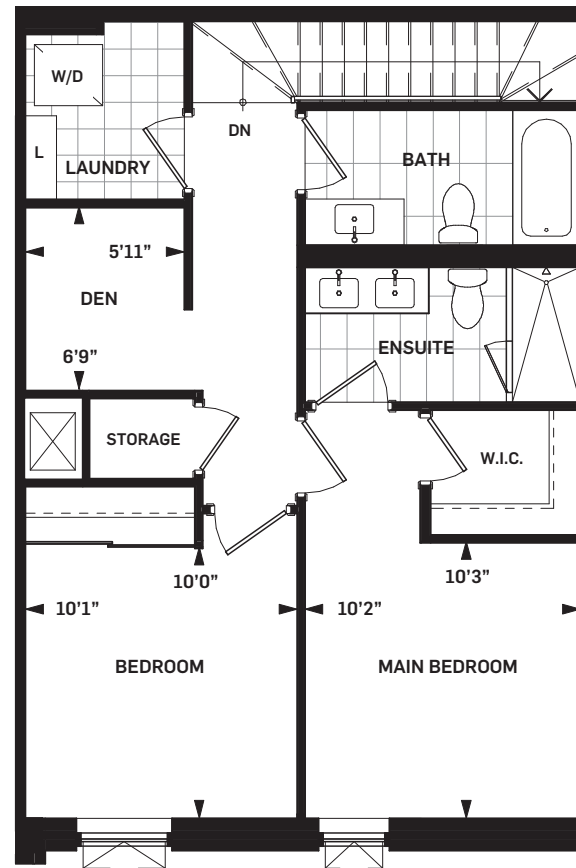

DANIELS ON
PARLIAMENT
SOUTH TOWER

COLLIER

TH-G | 2-STOREY WALKOUT

SUITE AREA 1331 sq.ft.

OUTDOOR AREA 138 sq.ft.

TOTAL AREA 1469 sq.ft.

WHOLE LIFE
CARBON IMPACT

148

tonnes CO₂

Daniels
love where you live™

Level Mezzanine

Level 01

Drawings are not to scale. All areas and stated room dimensions are approximate. Note: Actual usable floor space may vary from the stated floor area. Floor area is measured in accordance with the HCRA directive on floor area calculations. Size and location of windows may vary. The purchaser acknowledges that the actual unit purchased may be a reversed mirror layout of the plan shown. Outdoor area will vary depending on unit location within the building. Illustration is artist's concept. E. & O. E. Please speak with a Sales Representative for details.