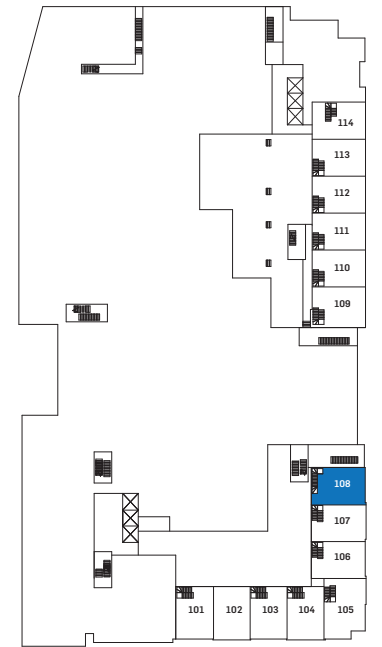

DANIELS ON
PARLIAMENT
SOUTH TOWER

COLLIER

TH-G | 2-STOREY WALKOUT

SUITE AREA 1331 sq.ft.

OUTDOOR AREA 138 sq.ft.

TOTAL AREA 1469 sq.ft.

WHOLE LIFE
CARBON IMPACT

148

tonnes CO₂

Daniels
love where you live™

Level Mezzanine

Level 01

Drawings are not to scale. All areas and stated room dimensions are approximate. Note: Actual usable floor space may vary from the stated floor area. Floor area is measured in accordance with the HCRA directive on floor area calculations. Size and location of windows may vary. The purchaser acknowledges that the actual unit purchased may be a reversed mirror layout of the plan shown. Outdoor area will vary depending on unit location within the building. Illustration is artist's concept. E. & O. E. Please speak with a Sales Representative for details.