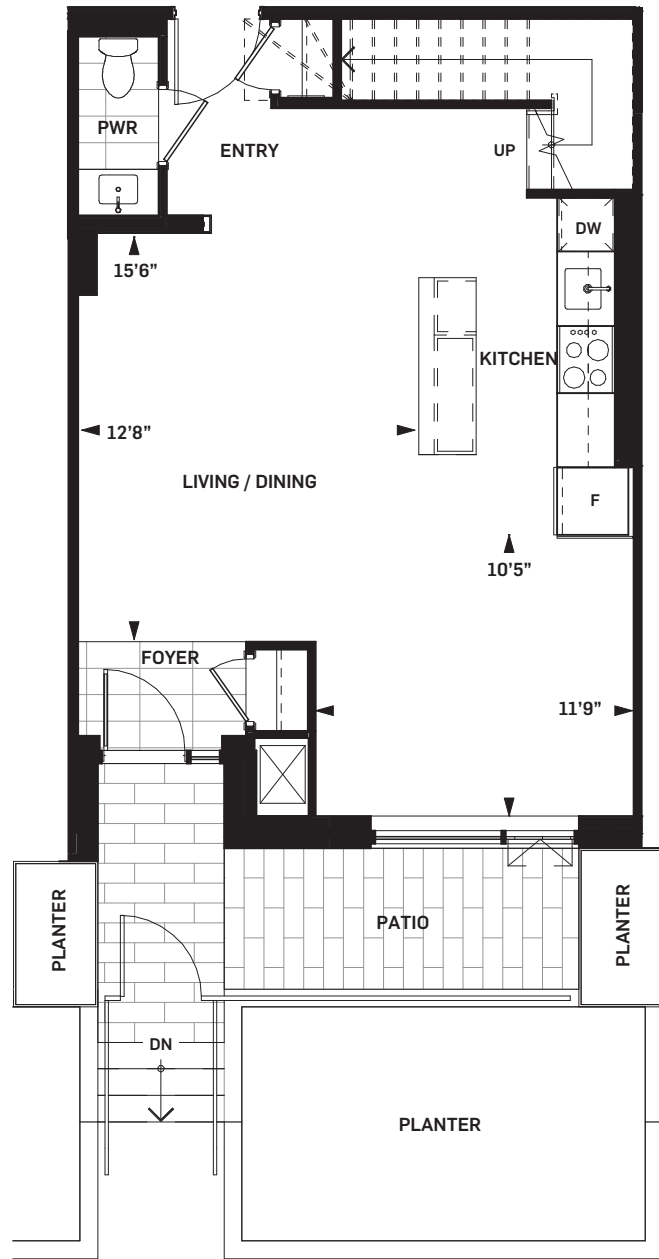

DANIELS ON
PARLIAMENT
SOUTH TOWER

COLLIER

TH-G | 2-STOREY WALKOUT

SUITE AREA 1331 sq.ft.

OUTDOOR AREA 138 sq.ft.

TOTAL AREA 1469 sq.ft.

WHOLE LIFE
CARBON IMPACT

148

tonnes CO₂

Daniels
love where you live™

Level Mezzanine

Level 01

Drawings are not to scale. All areas and stated room dimensions are approximate. Note: Actual usable floor space may vary from the stated floor area. Floor area is measured in accordance with the HCRA directive on floor area calculations. Size and location of windows may vary. The purchaser acknowledges that the actual unit purchased may be a reversed mirror layout of the plan shown. Outdoor area will vary depending on unit location within the building. Illustration is artist's concept. E. & O. E. Please speak with a Sales Representative for details.